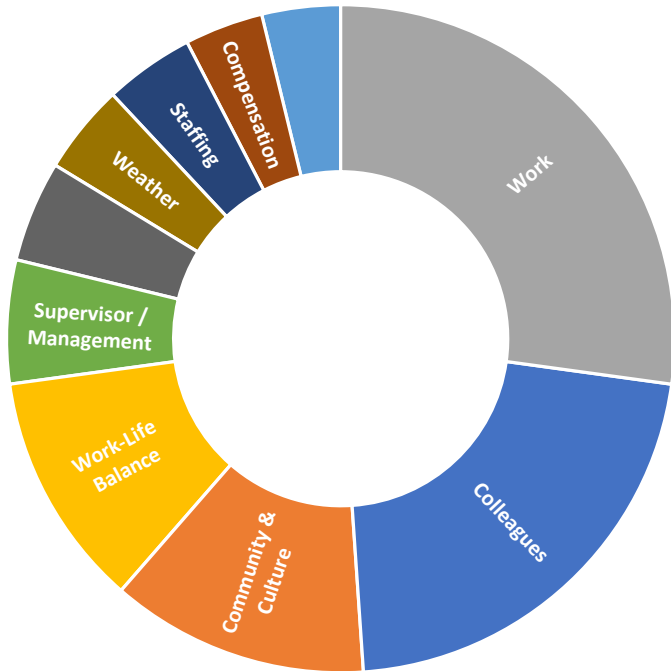

March 2023 – WHOI Pulse Survey Composite Results

Total Responses: 122 (~12% of the Institution)

How was your month at WHOI?

Highlight

- Colleagues
- Work-Life Balance
- Staffing
- Community & Culture
- WHOI Policy & Leadership
- Compensation
- Weather
- Work
- Supervisor / Management
- Institutional Support

Areas for Improvement

- Colleagues
- Work-Life Balance
- Staffing
- Community & Culture
- WHOI Policy & Leadership
- Compensation
- Weather
- Work
- Supervisor / Management
- Institutional Support
- Housing