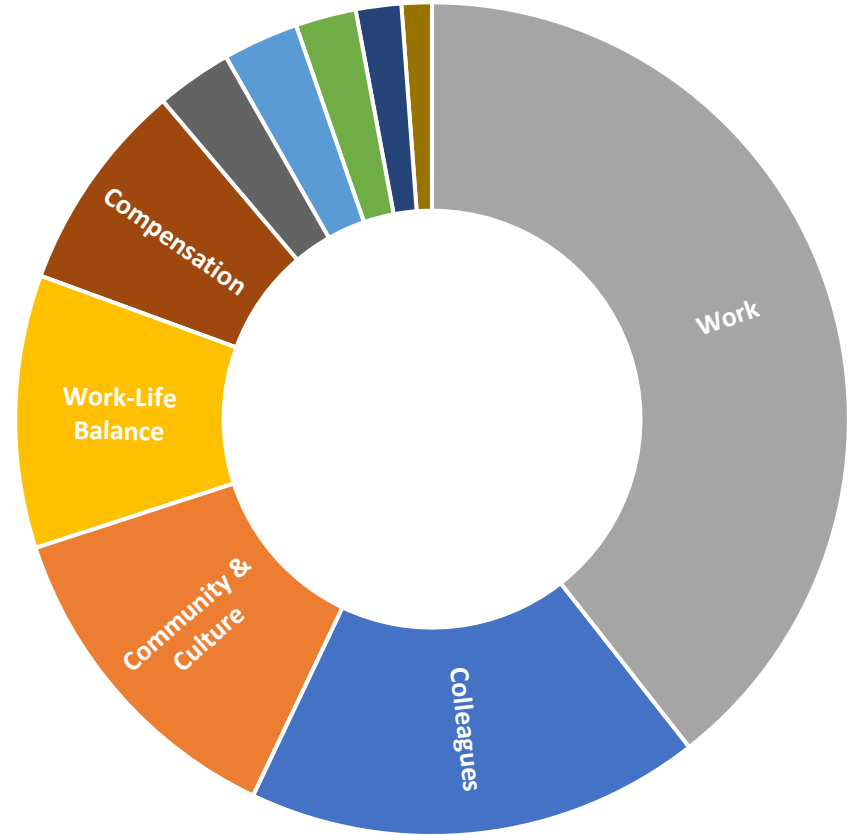

January 2023 – WHOI Pulse Survey Composite Results

Total Responses: 191 (~20% of the Institution)

How was your month at WHOI?

Highlight

- Colleagues
- Community & Culture
- Work
- Work-Life Balance
- WHOI Policy & Leadership
- Supervisor / Management
- Staffing
- Compensation
- Institutional Support
- Housing
- Weather

Areas for Improvement

- Colleagues
- Community & Culture
- Work
- Work-Life Balance
- WHOI Policy & Leadership
- Supervisor / Management
- Staffing
- Compensation
- Institutional Support
- Housing
- Weather