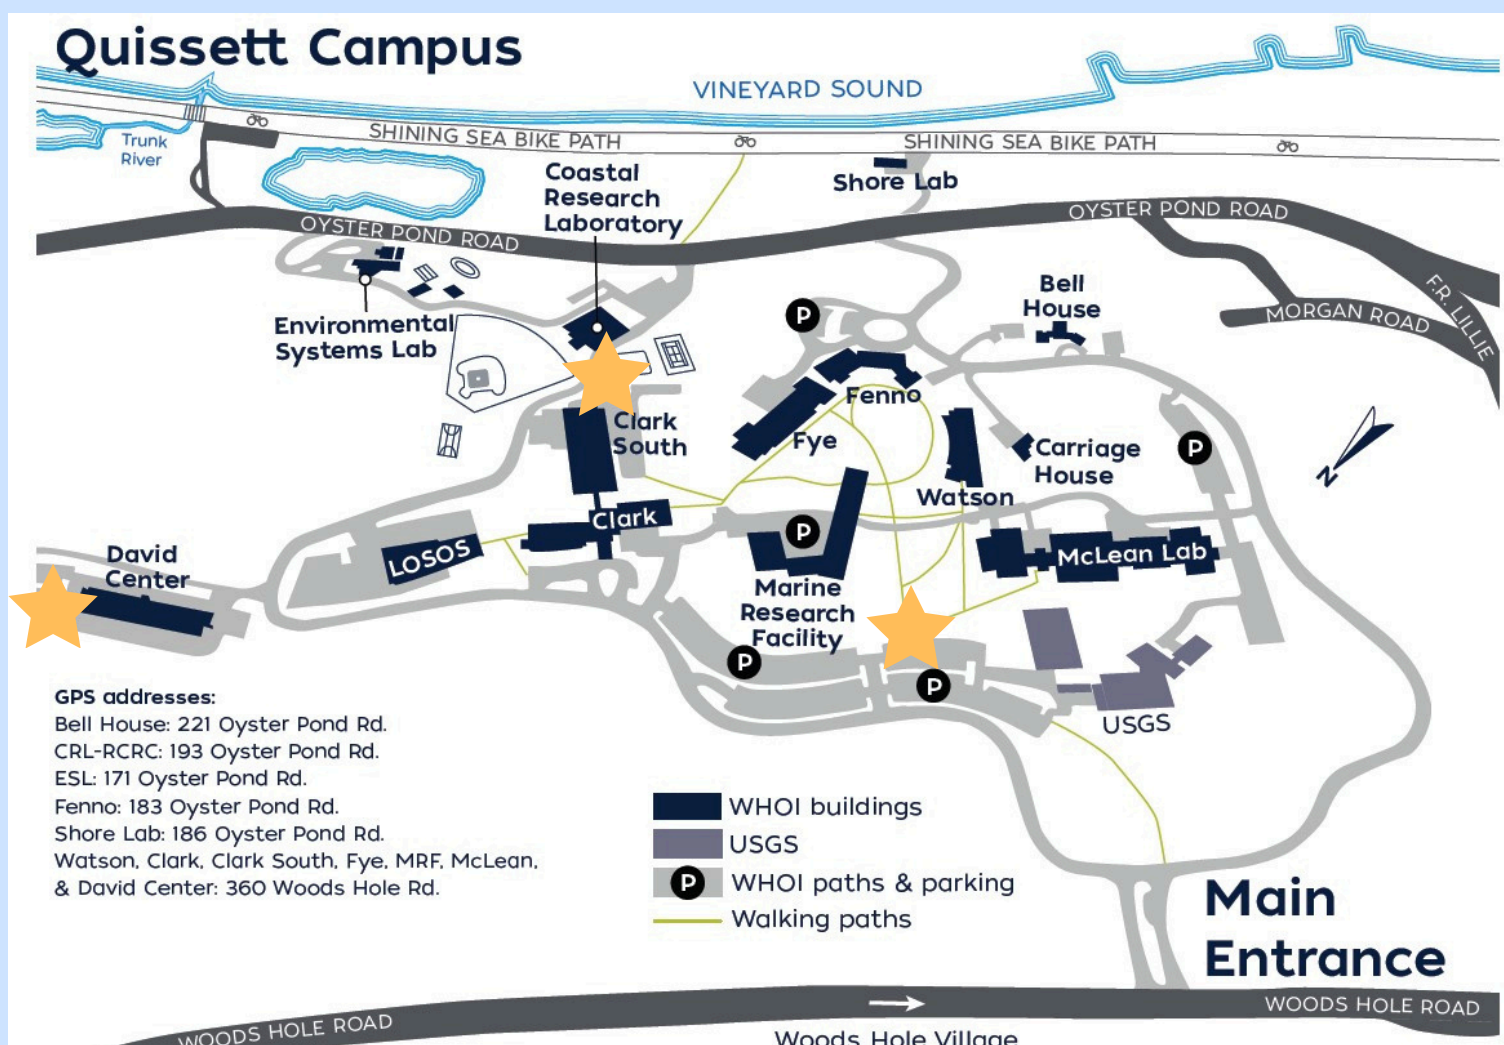

WOODS HOLE OCEANOGRAPHIC INSTITUTION

★ EV Charging Locations

2 Chargers at the School Street Parking Lot
49 School Street

2 Chargers at the Shiverick Parking Lot
11 School Street

2 Chargers at Clark South
By the High Bay Door

4 Chargers at Clark North
By the USGS/MRF Path

2 Chargers at The David Center
Just past the building on the NE side

For more information and to gain access to the chargers please email liz.maloney@whoi.edu