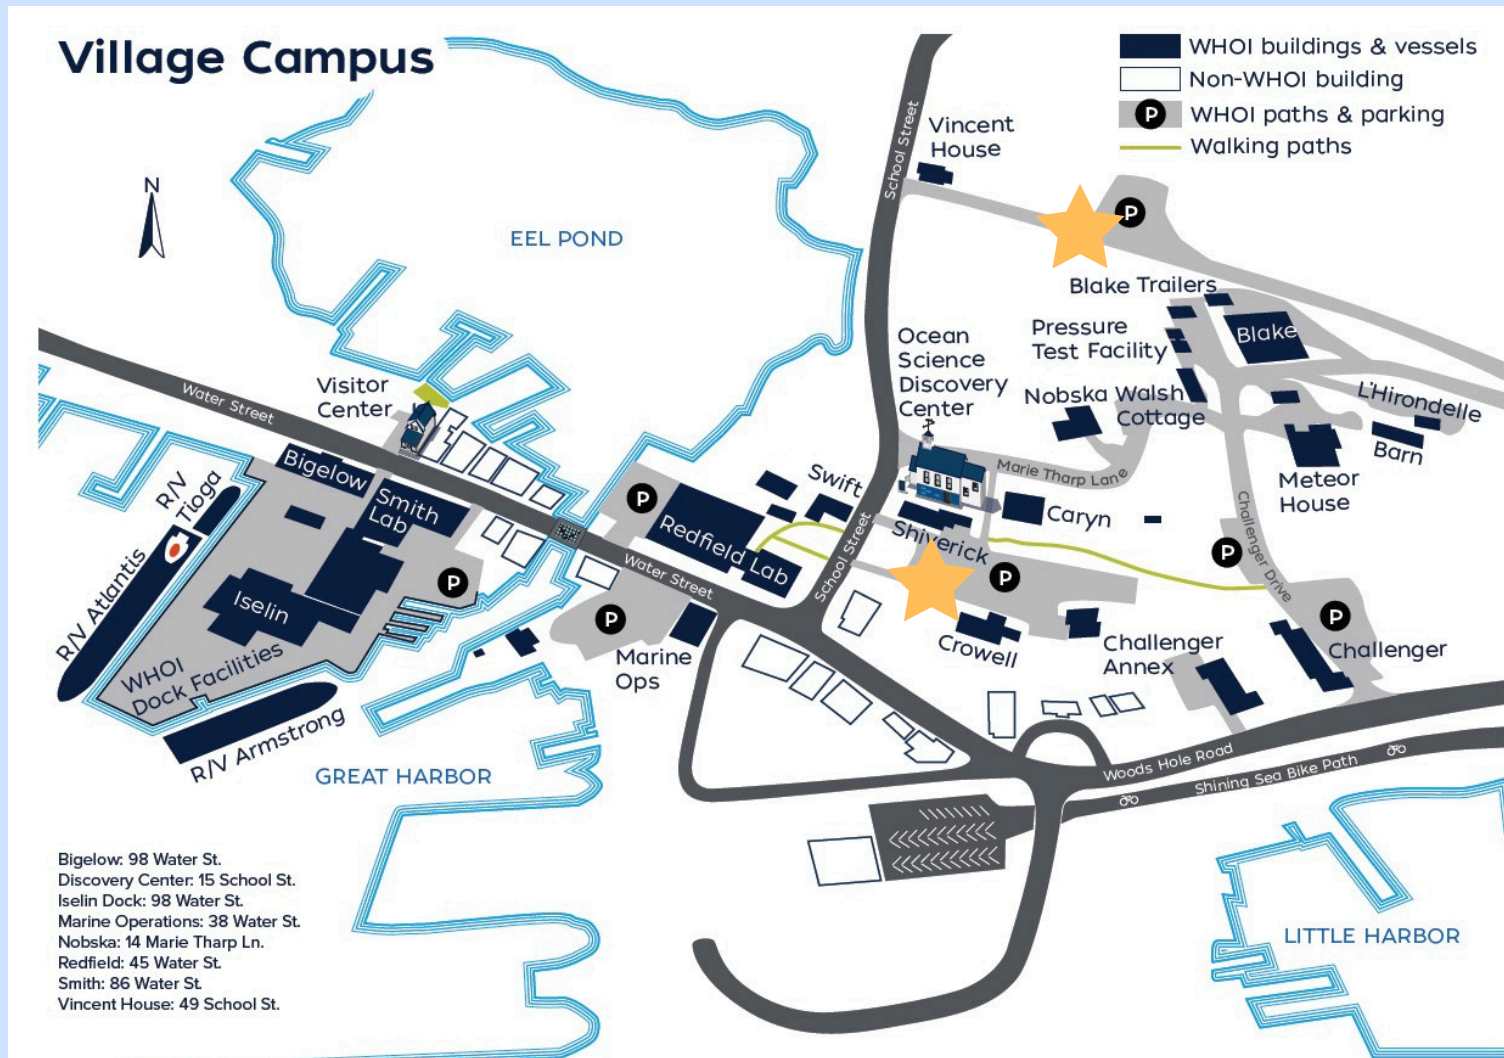

WOODS HOLE OCEANOGRAPHIC INSTITUTION

★ EV Charging Locations

2 Chargers at the School Street Parking Lot
49 School Street

2 Chargers at the Shiverick Parking Lot
11 School Street

2 Chargers at Clark South
By the High Bay Door

4 Chargers at Clark North
By the USGS/MRF Path

2 Chargers at The David Center
Just past the building on the NE side

For more information and to gain access to the chargers please email liz.maloney@whoi.edu