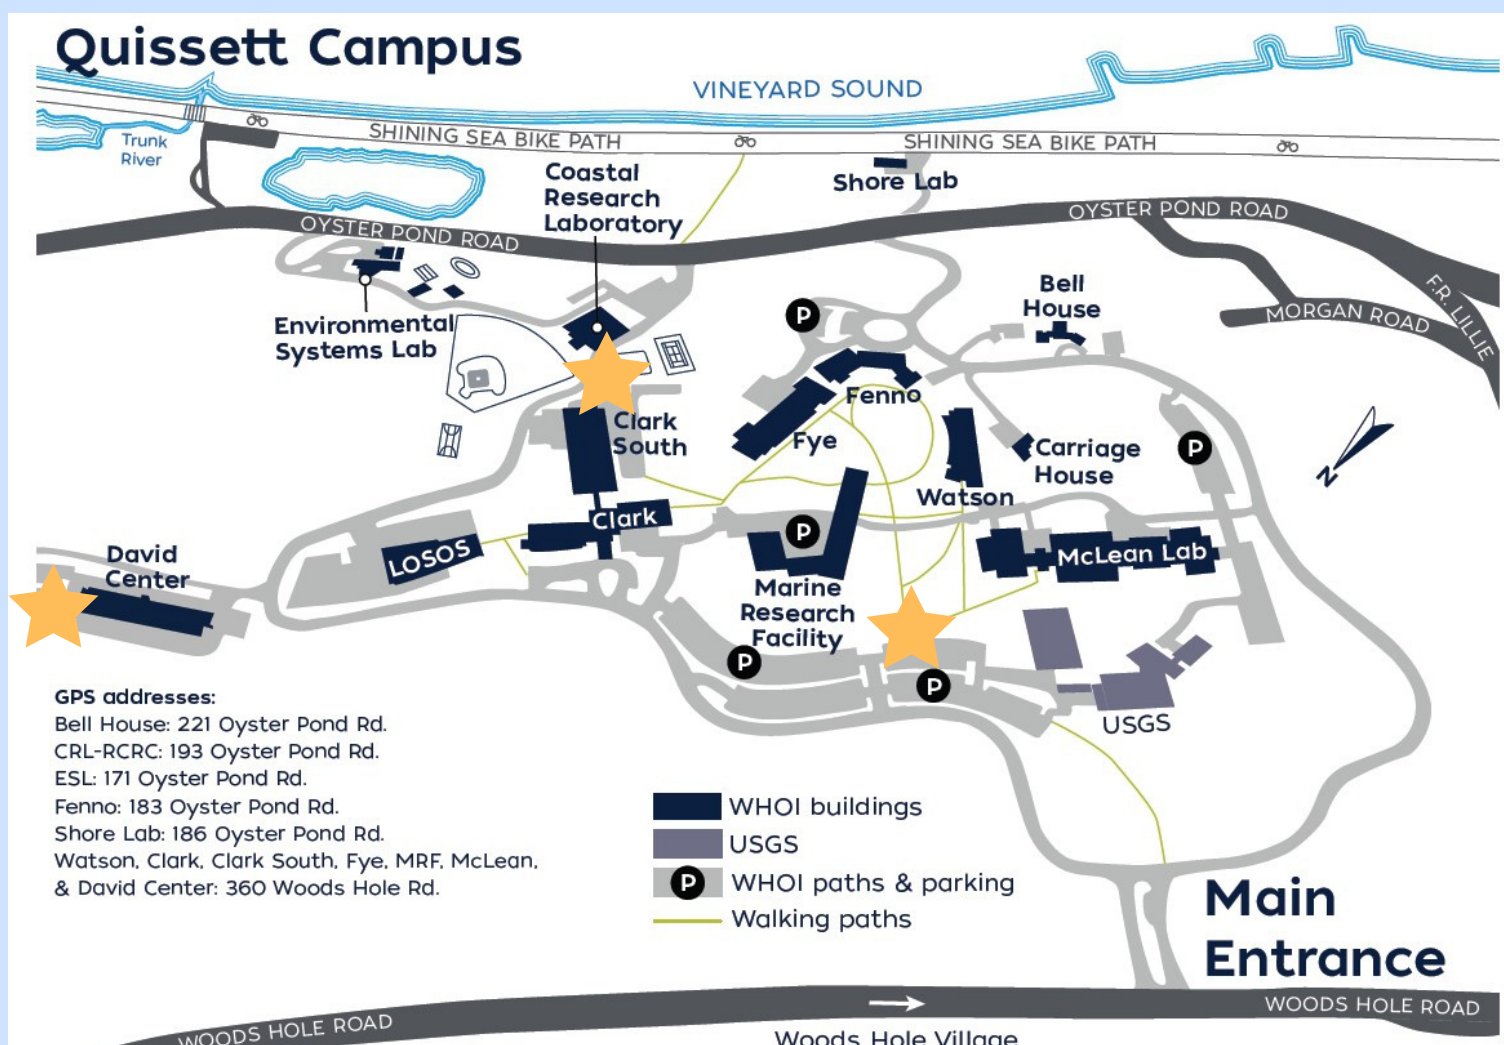

WOODS HOLE OCEANOGRAPHIC INSTITUTION

★ EV Charging Locations

2 Chargers at the School Street Parking Lot
49 School Street

2 Chargers at the Shiverick Parking Lot
11 School Street

2 Chargers at Clark South
By the High Bay Door

2 Chargers at Clark North
By the USGS/MRF Path

2 Chargers at The David Center
Just past the building on the NE side

For more information and to gain access to the chargers please email smadsen@whoi.edu