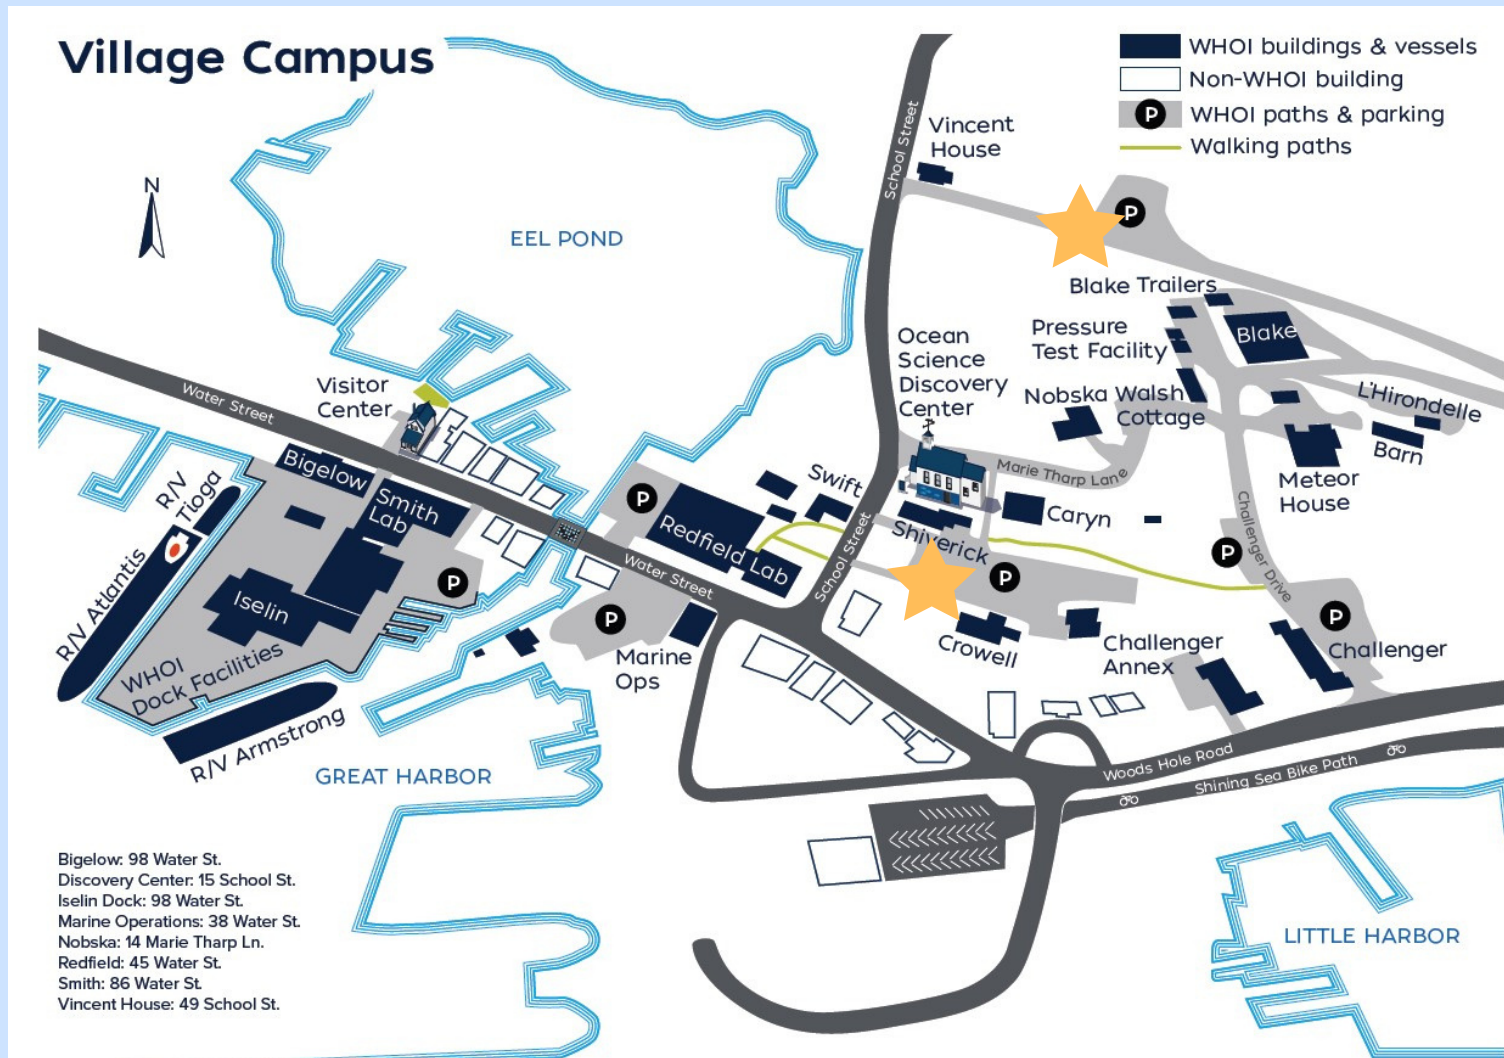

WOODS HOLE OCEANOGRAPHIC INSTITUTION

★ EV Charging Locations

2 Chargers at the School Street Parking Lot
49 School Street

2 Chargers at the Shiverick Parking Lot
11 School Street

2 Chargers at Clark South
By the High Bay Door

2 Chargers at Clark North
By the USGS/MRF Path

2 Chargers at The David Center
Just past the building on the NE side

For more information and to gain access to the chargers please email smadsen@whoi.edu