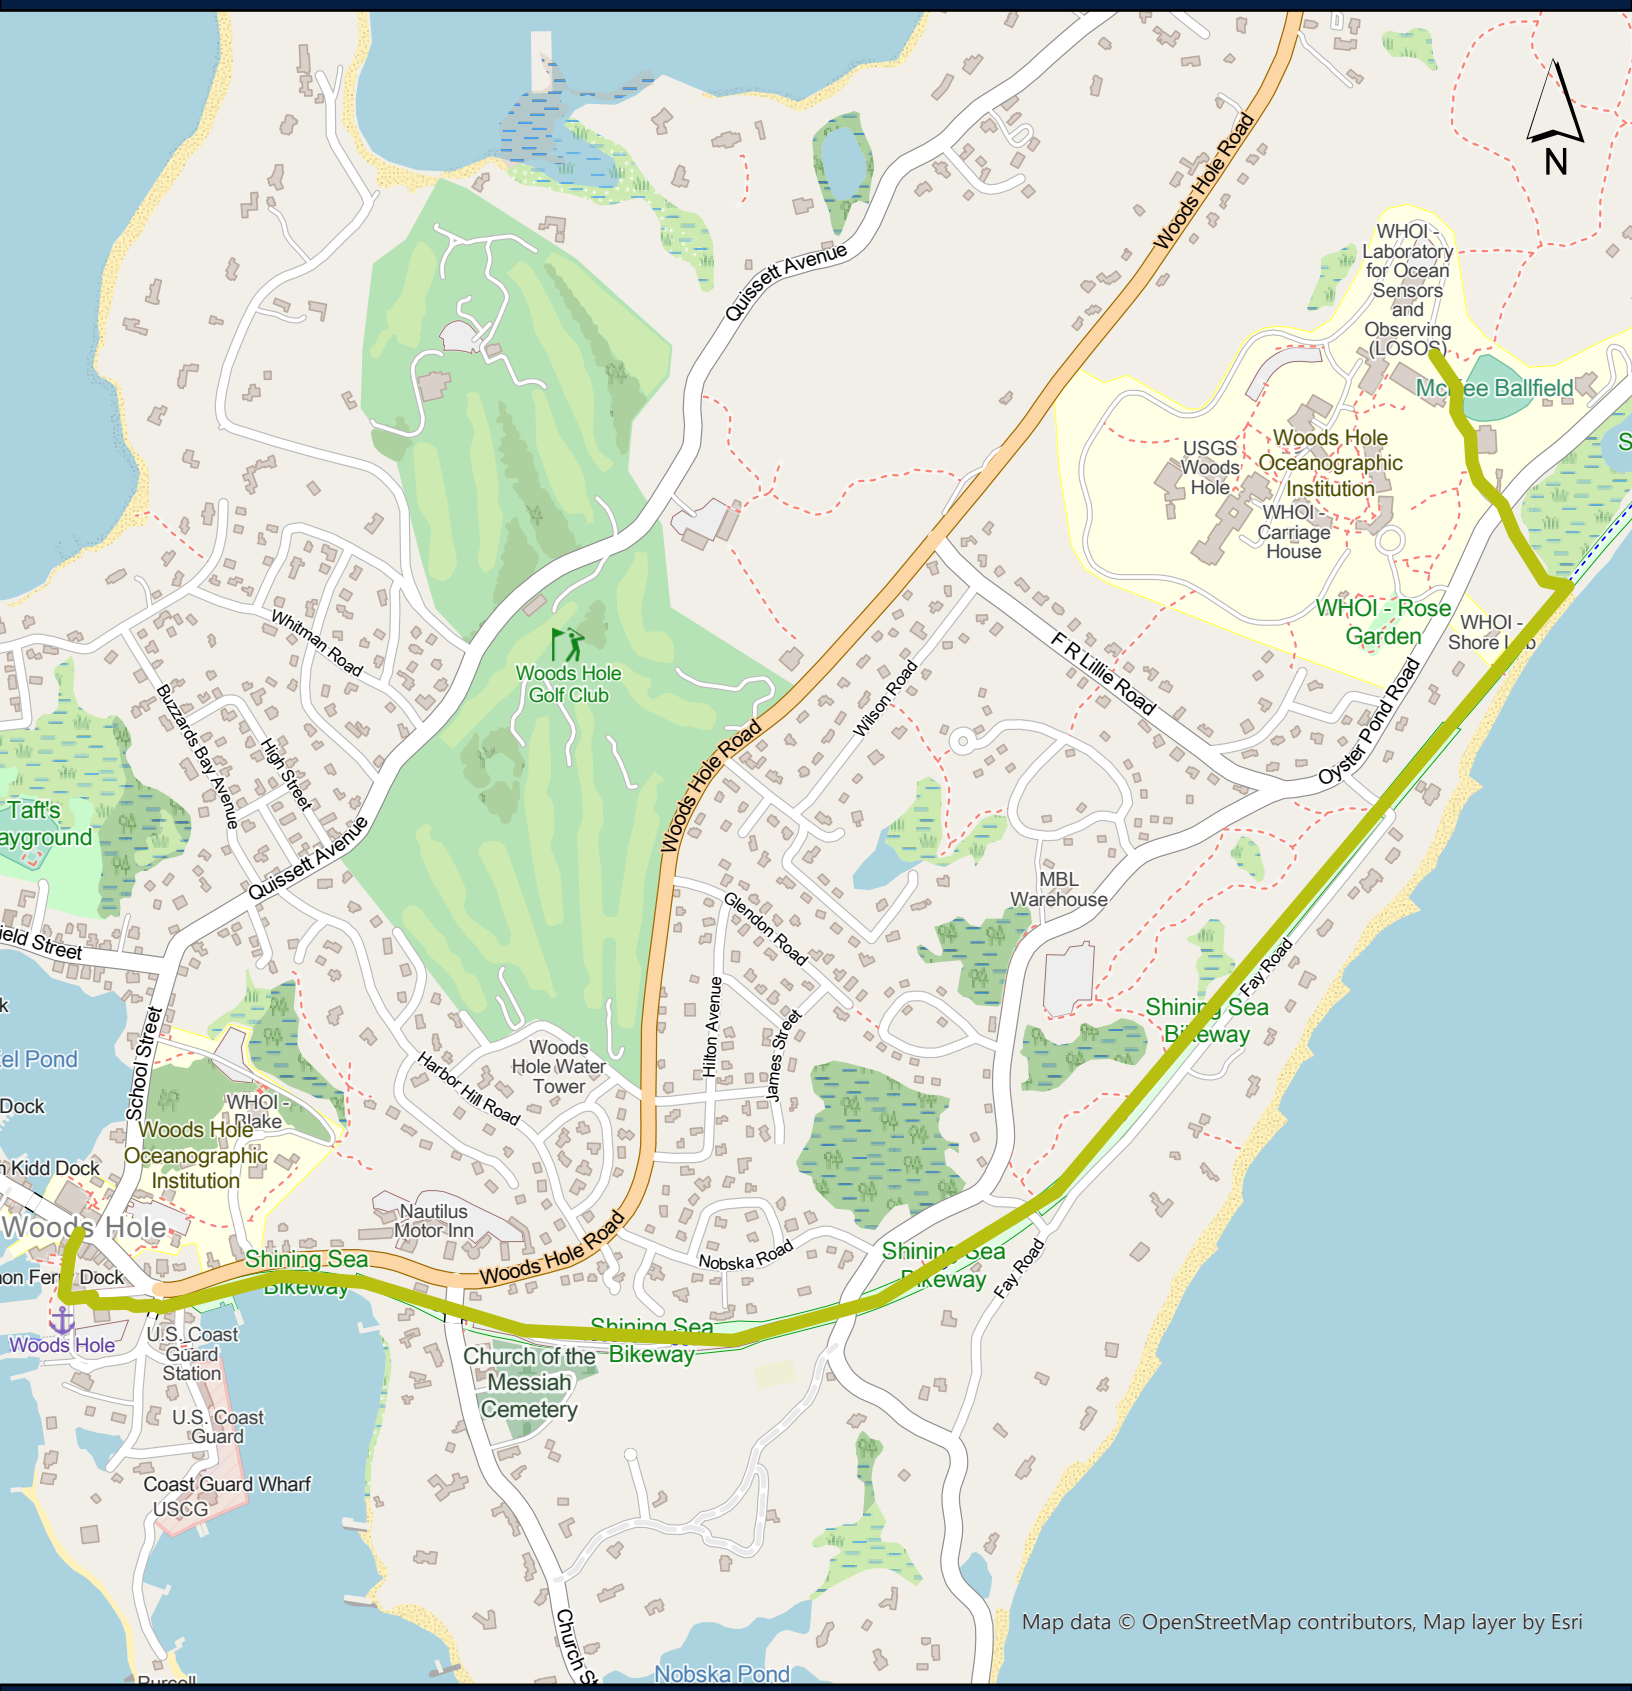

Village Coffee-O to Tennis Court

1.8 Mi

30:00 Min

Map data © OpenStreetMap contributors, Map layer by Esri